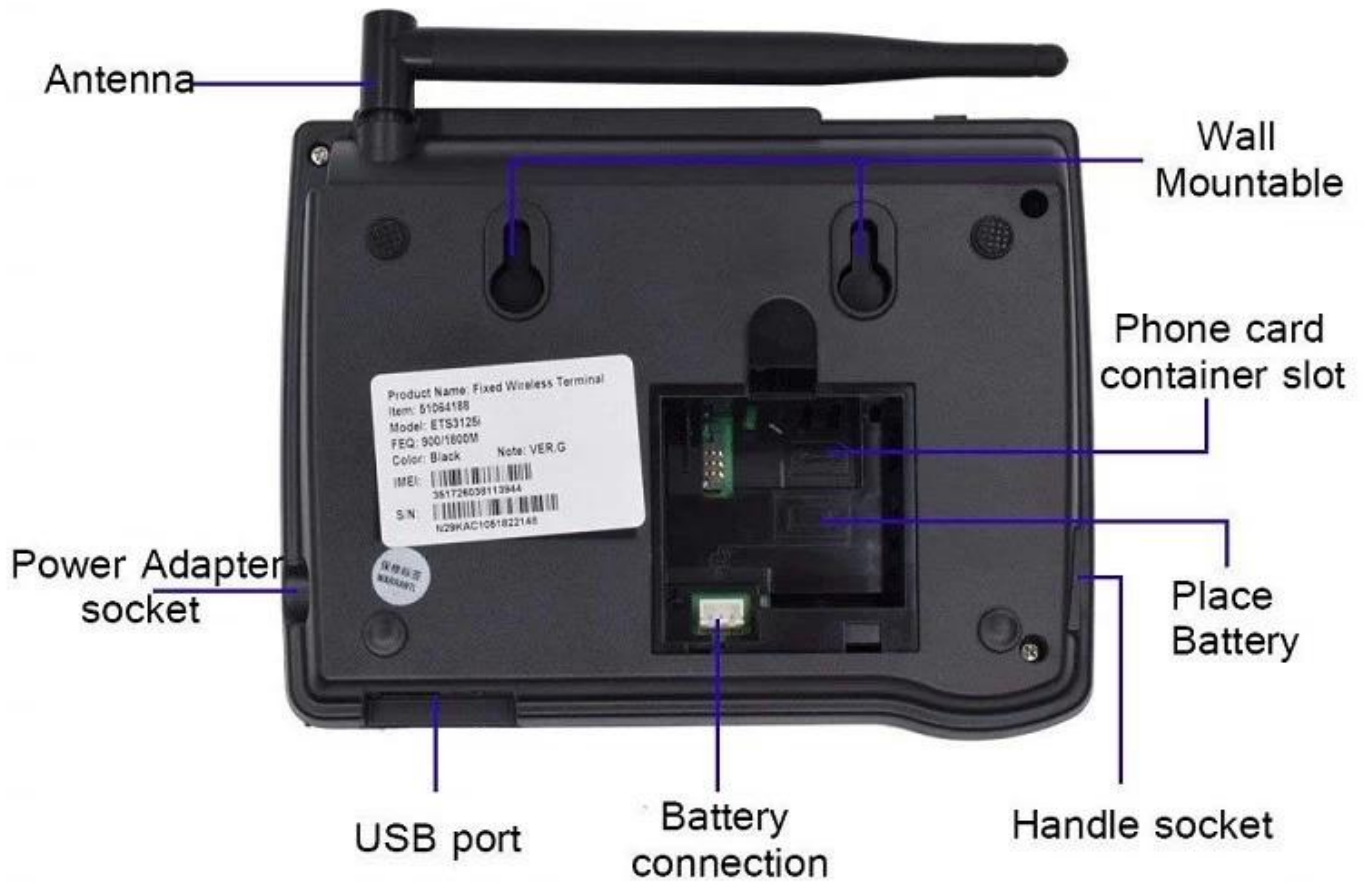

\* 說明 說明 說明 : 900 / 1800MHz

1. Left soft key . Access the main menu in standby mode.
2. OK key . Access the main Menu in standby mode.
3. Right soft key. Access the Phone Book screen in standby mode
4. End key . End a call or reject an incoming call.
5. Hands-free key . Make or answer a call without lifting the handset.
6. \* key Display a symbol list in the edit mode.
7. Call/Redial key . Make or answer a call. View the call history in standby mode.
8. # key .Lock the keypad in standby mode (by pressing and holding it).